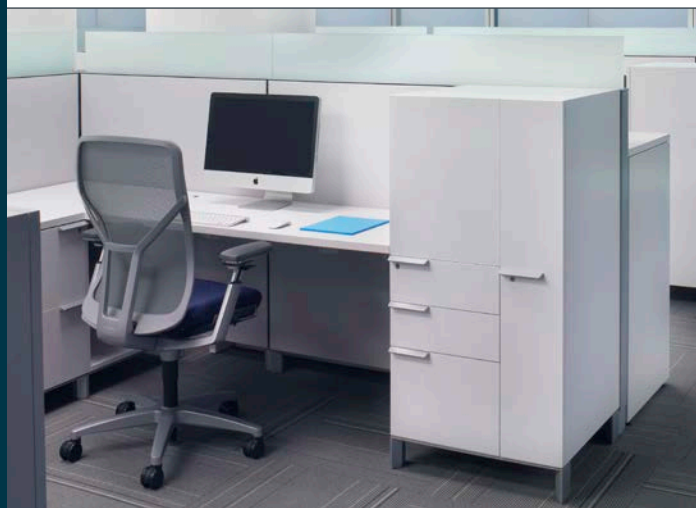

Acuity®

Acuity features intuitive controls and AcuFit® ergonomics, which automatically adjust to the user as they move throughout the day.

Choose from multiple arm options and optional upholstered jacket. Available in a range of upholsteries and finishes. Offering includes task and side chair.