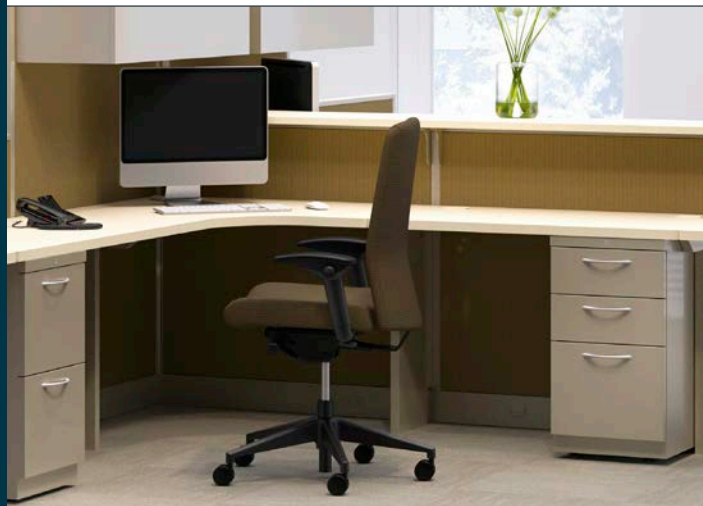

Scout®

Scout features intuitive adjustability and durable, high-quality construction.

Choose from multiple arm options and suspension mesh or upholstered back. Available in a range of upholsteries and finishes.

List Price: $727

$910

$578

$1,080

Contract Price: $283.53

$354.90

$225.42

$421.20