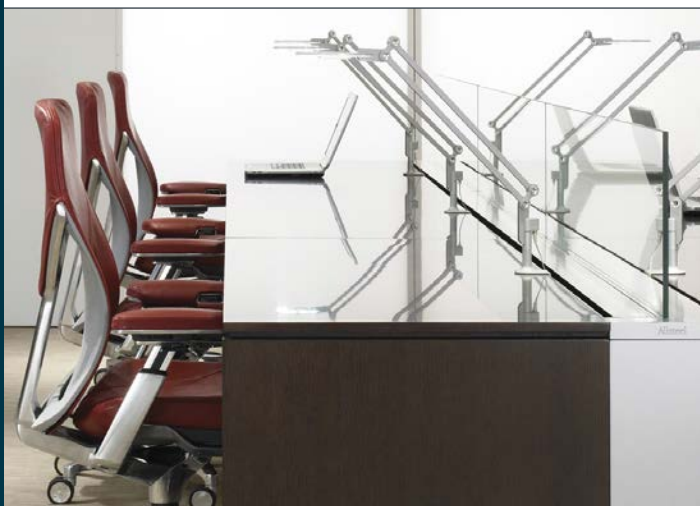

Link™

Link LED lighting is the fusion of high style, high performance, and sustainable design. The playful lamp head offers 180° movement for natural and precise adjustments. High-power LEDs deliver a bright light output while staying cool.

Choose from single- or dual-arm and freestanding or clamp base. Rail clamp option details on page 45.